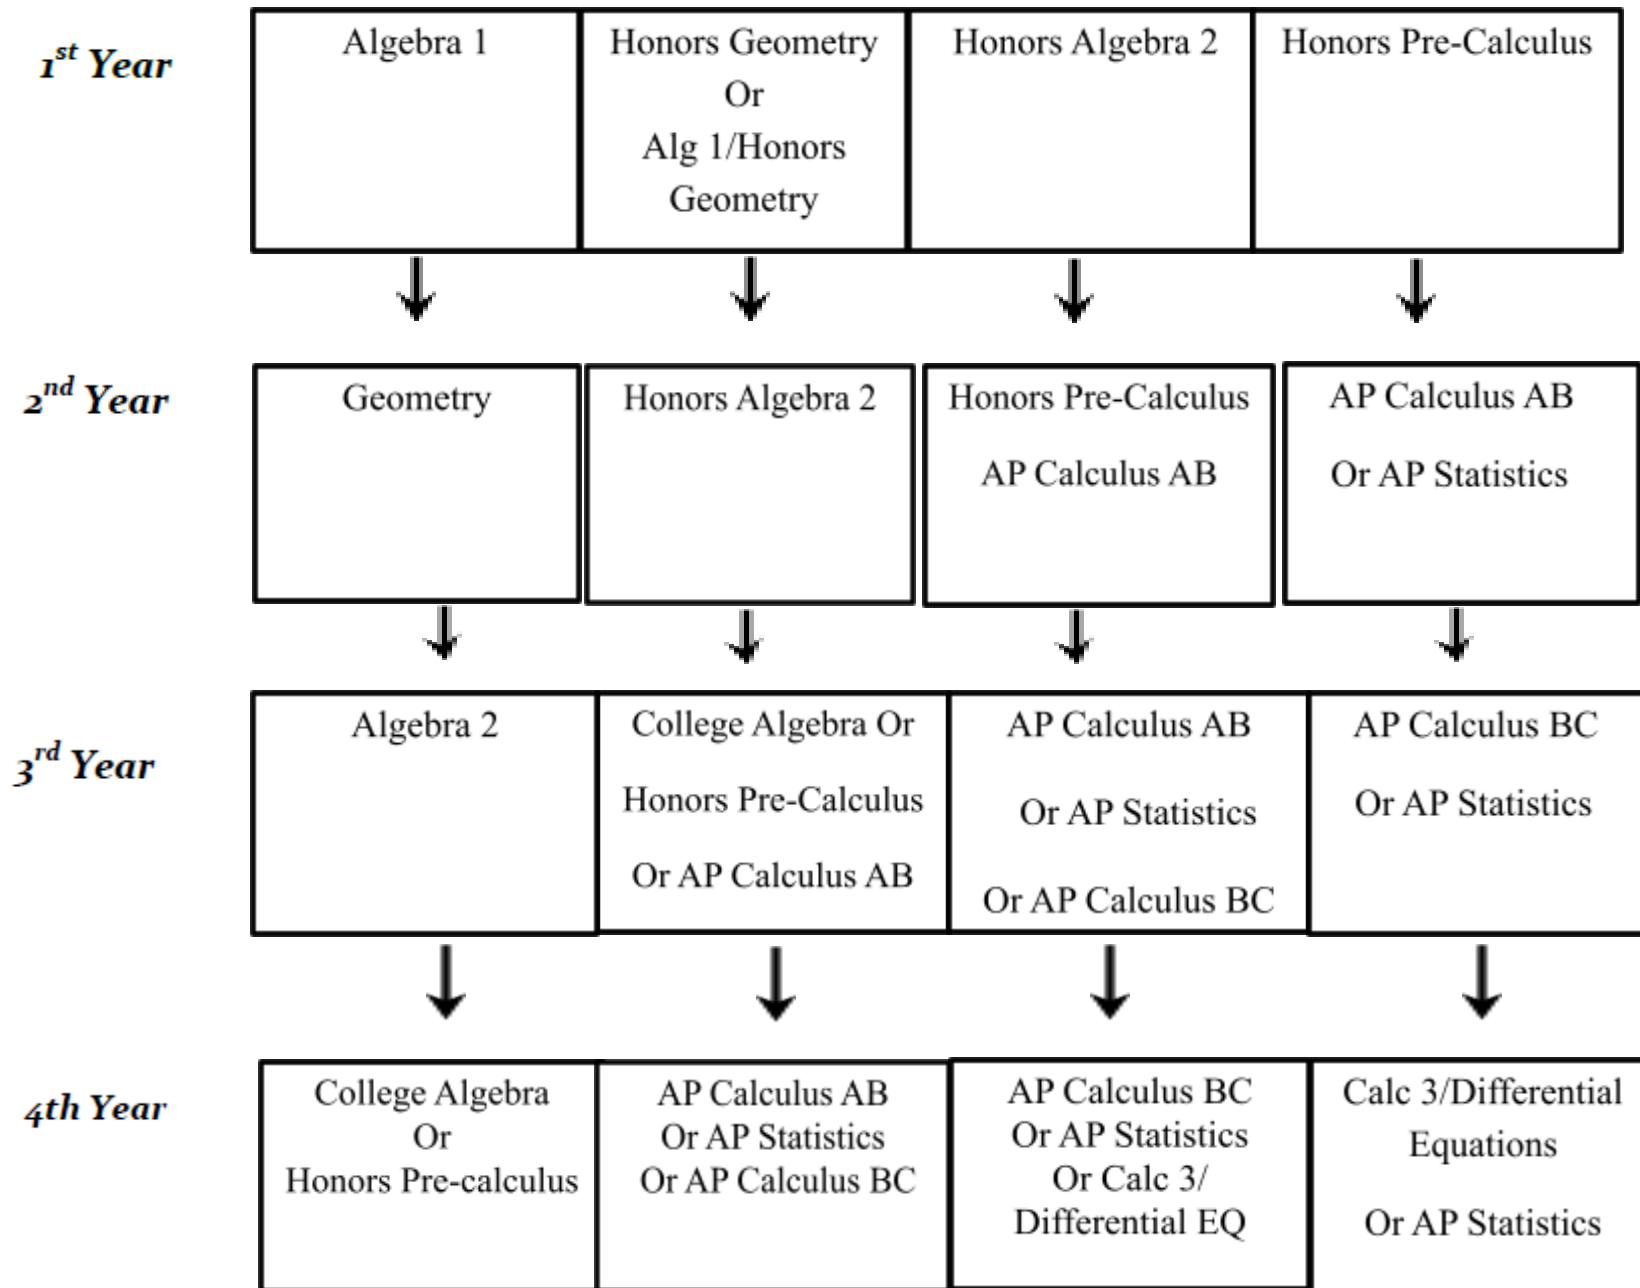

Chandler High School Math Four-Year Guide (Non- IB Classes)

More information is available for each class at <http://www.cusd80.com/Page/8155>